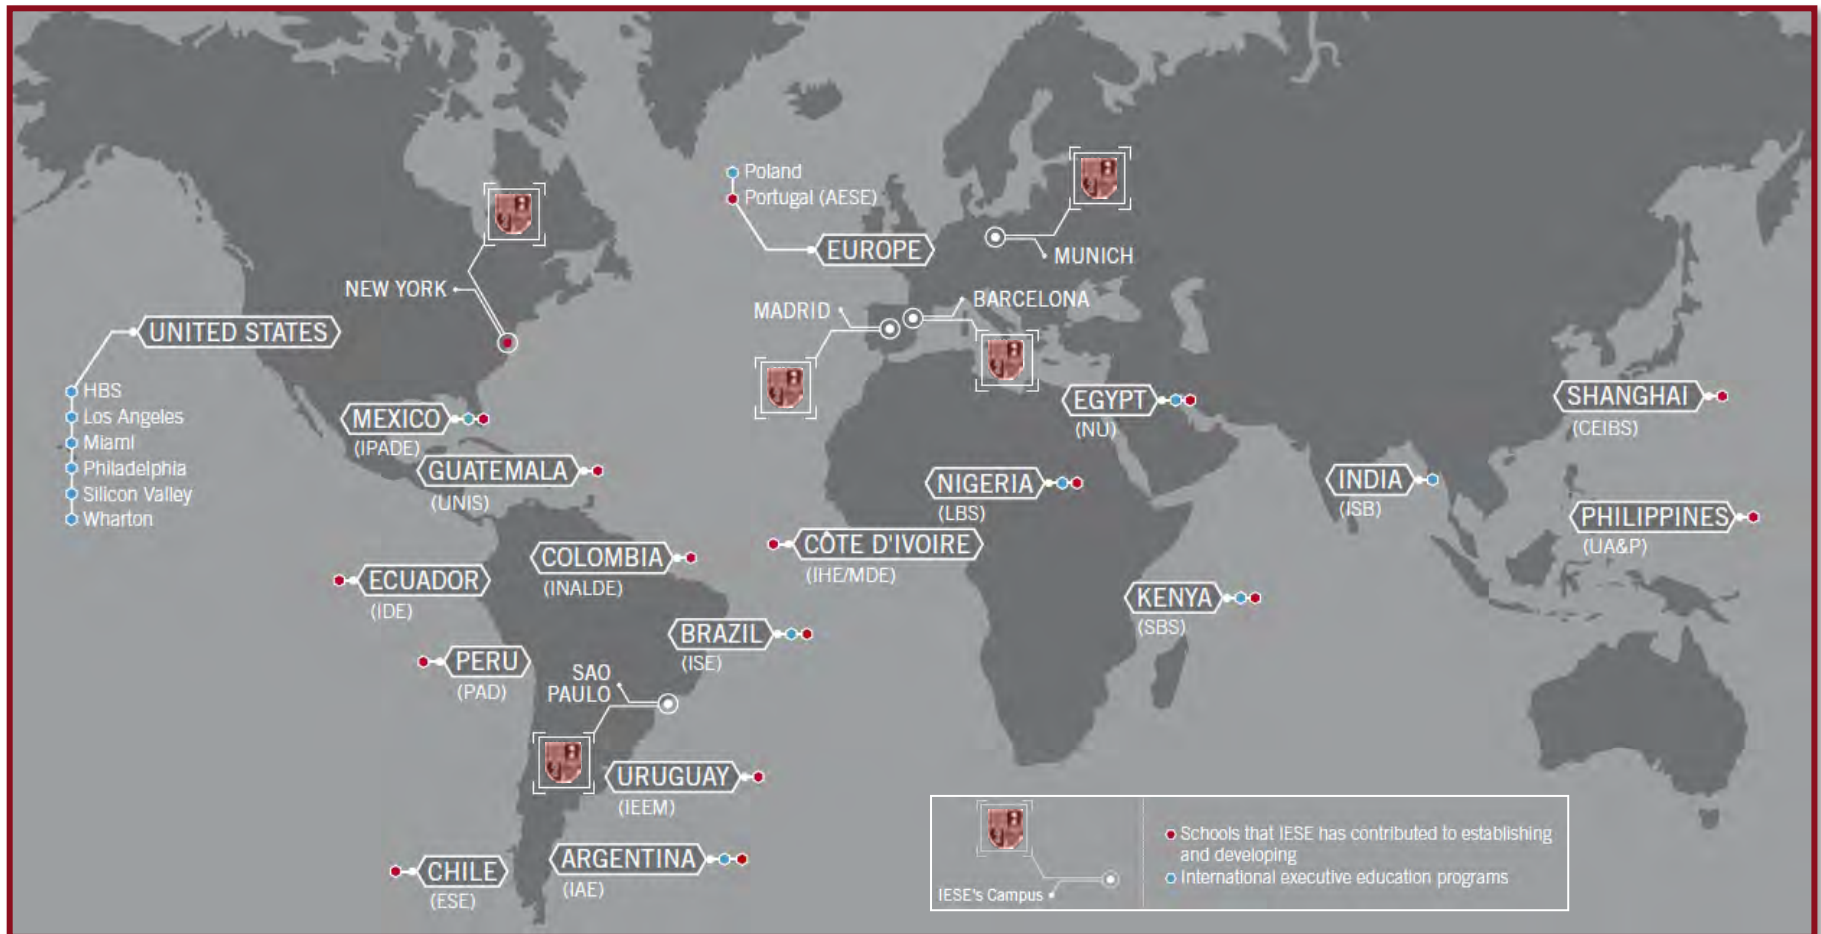

# GLOBAL SCOPE

- Centers in **Barcelona, Madrid, Munich, New York** and **Sao Paulo**
- Executive programs on **5 continents**
- **16 associated business schools** established around the world

- Classroom: Q-102
- Coffee breaks
- Only water in classroom
- Mobile phones
- Punctuality
- Name badge